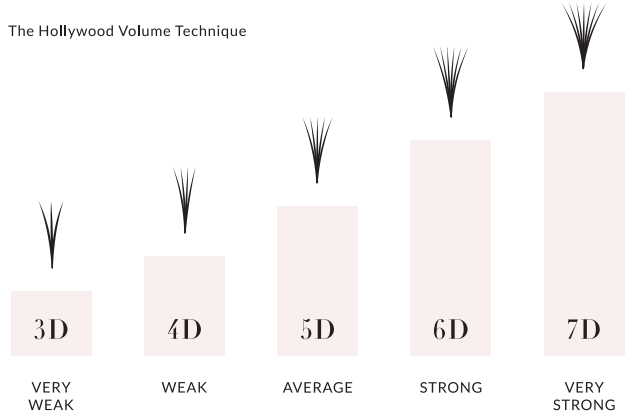

# LUNA LASH LINE

# VOLUME FAN WEIGHT CHART

0.07

The Hollywood Volume Technique

0.05

The Hyper Volume Technique

0.03

The Mega Volume Technique