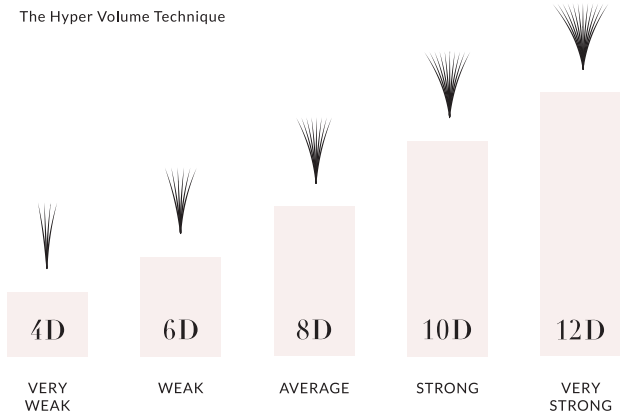

# LUNA LASH LINE

# VOLUME FAN WEIGHT CHART

0.07

The Hollywood Volume Technique

0.05

The Hyper Volume Technique

0.03

The Mega Volume Technique